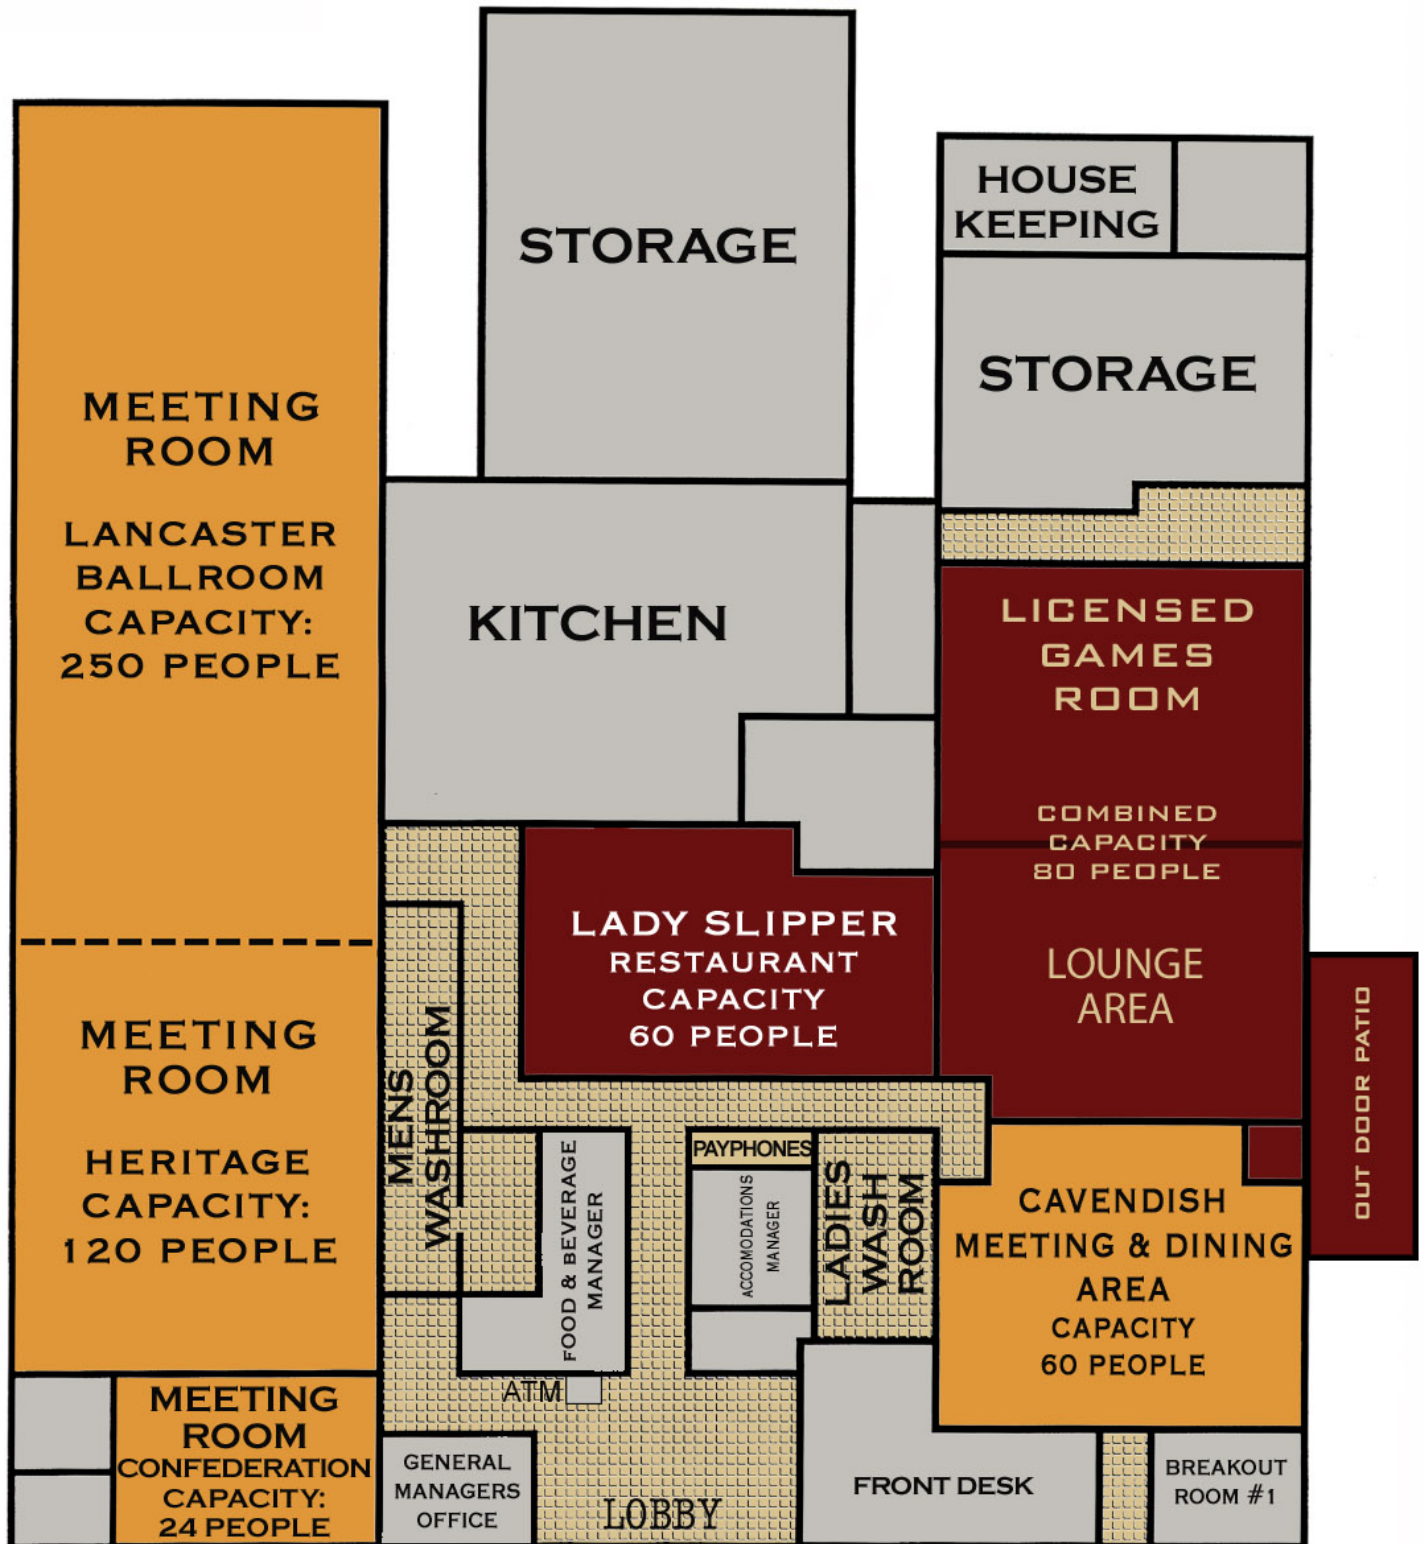

SLEMON PARK CENTRAL

MEETING ROOMS

FOOD & BEVERAGE & ENTERTAINMENT

COMMON AREA

OTHER